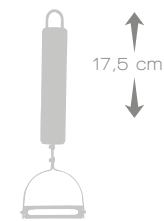

DESCASCADOR DE LEGUMES COOK

Ref. SL0551D