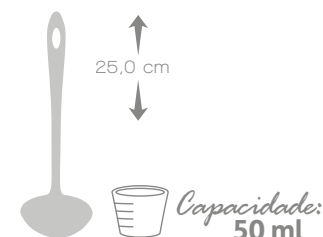

**CONCHA
Ø 7,0 cm PREMIUM**
Ref. SL0376D

EAN13: 7899739210728
CAIXA: 72/12 IPI: 6,50%
NCM: 8215.99.10