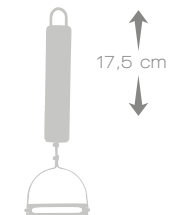

Ref. SL0551D

EAN13: 7899842234079
CAIXA: 72/12 **IPI:** 5,20%
NCM: 8205.51.00

PLAINA DE QUEIJO COOK

Ref. SL0552D

EAN13: 7899653781427
CAIXA: 72/12 **IPI:** 5,20%
NCM: 8205.51.00

BATEDOR DE CLARAS COOK

Ref. SL0553D